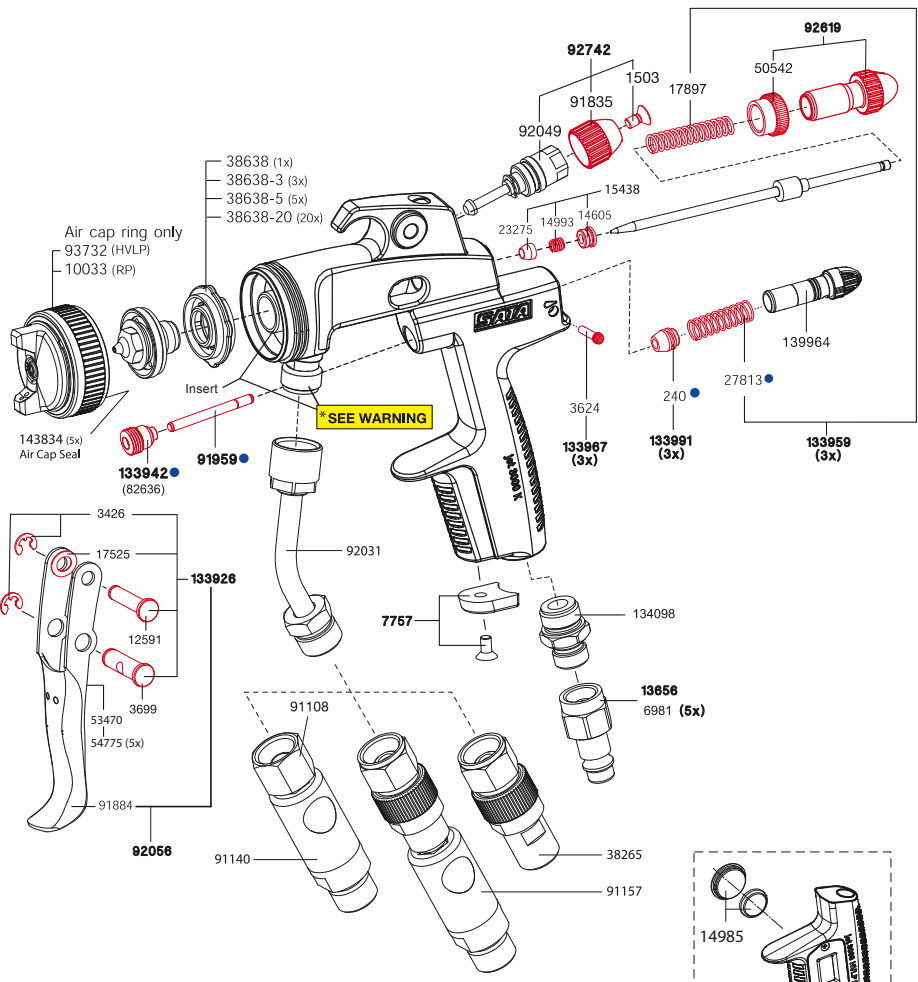

Spare Parts SATAjet® 3000 K

Order No./Desc.	
240	Air piston packing
1503	Fan control screw
3426	Circlip only, 1 each
3624	Pin, micrometer
3699	Pin, lower trigger
6981	Female nipple, pk of 5
7757	ColorCode disc, pk of 4
10033	Air cap ring w/seal, 3000 K RP
12591	Pin, upper trigger
13656	Female nipple (German)
14605	Bushing, needle packing
14985	Battery kit, digital
14993	Spring, needle packing
15438	Needle packing service set
17525	Lock spring
17897	Needle spring
23275	Needle packing
27813	Air piston spring
38265	Material filter, R 3/8
38638	Air ring, K3000 K, HVLP and RP
38638-3	Air ring, pk of 3
38638-5	Air ring, pk of 5
38638-20	Air ring, pk of 20
43638	Wire tool, air ring
50542	Lock nut fluid control
53470	Trigger slider pad
53603	Air micrometer
82636	Air piston packing holder
91108	QC nipple
91140	QC w/nipple
91157	QC w/filter and nipple
91835	Knob, fan control
91884	Trigger
91959	Air piston, 3000 K
92031	Paint pipe, 3000 K, R 3/8
92049	Fan control
92056	Trigger service set
92577	Tool set, 3000 K
92619	Fluid control service set
92742	Fan control service set
92759	Air piston service set
92767	Repair kit, 3000 K HVLP & RP
93732	Air cap ring w/seal, 3000 K HVLP
95091	Air inlet fitting, Digital
133926	Kit, trigger sleeve
133942	Air piston packing
133959	Kit, spring, pk of 3 each of #27813 & #17897
133967	Pin, air micrometer, pk of 3
133991	Packing, air piston, pk of 3
134098	Air inlet fitting, 1/4" BSP
143834	Seal, air cap ring, pk of 5
183780	Seal kit

***WARNING**
Do not remove the insert, seal, and fluid inlet. Special tools are required.

Insert

Seal

Fluid Inlet

CALL SATA repair department for details.

⚠ WARNING on DIGITAL GUNS
Replacing part number 95091 or removing the DIGITAL display cover **IS NOT RECOMMENDED**
VOIDS WARRANTY
It must be returned for service otherwise it will not function properly