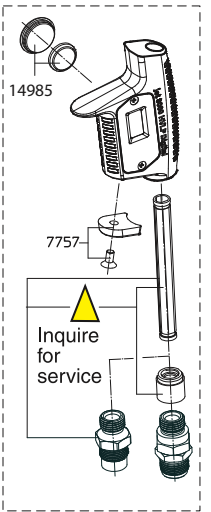

Spare Parts SATAjet® 3000 K

Order No./Desc.	
240	Air piston packing
1503	Fan control screw
3426	Circlip only, 1 each
3624	Pin, micrometer
3699	Pin, lower trigger
6981	Female nipple, pk of 5
7757	ColorCode disc, pk of 4
10033	Air cap ring w/seal, 3000 K RP
12591	Pin, upper trigger
13656	Female nipple (German)
14605	Bushing, needle packing
14985	Battery kit, digital
14993	Spring, needle packing
15438	Needle packing service set
17525	Lock spring
17897	Needle spring
23275	Needle packing
27813	Air piston spring
38265	Material filter, R 3/8
38638	Air ring, K3000 K, HVLP and RP
38638-3	Air ring, pk of 3
38638-5	Air ring, pk of 5
38638-20	Air ring, pk of 20
43638	Wire tool, air ring
50542	Lock nut fluid control
53470	Trigger slider pad
53603	Air micrometer
82636	Air piston packing holder
91108	QC nipple
91140	QC w/nipple
91157	QC w/filter and nipple
91835	Knob, fan control
91884	Trigger
91959	Air piston, 3000 K
92031	Paint pipe, 3000 K, R 3/8
92049	Fan control
92056	Trigger service set
92577	Tool set, 3000 K
92619	Fluid control service set
92742	Fan control service set
92759	Air piston service set
92767	Repair kit, 3000 K HVLP & RP
93732	Air cap ring w/seal, 3000 K HVLP
95091	Air inlet fitting, Digital
133926	Kit, trigger sleeve
133942	Air piston packing
133959	Kit, spring, pk of 3 each of #27813 & #17897
133967	Pin, air micrometer, pk of 3
133991	Packing, air piston, pk of 3
134098	Air inlet fitting, 1/4" BSP
143834	Seal, air cap ring, pk of 5
183780	Seal kit

***WARNING**
Do not remove the insert, seal, and fluid inlet. Special tools are required.

Insert

Seal

Fluid Inlet

CALL SATA repair department for details.

⚠ WARNING on DIGITAL GUNS
Replacing part number 95091 or removing the DIGITAL display cover **IS NOT RECOMMENDED**
VOIDS WARRANTY
It must be returned for service otherwise it will not function properly